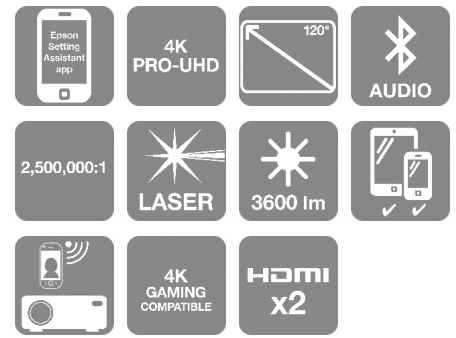

DATASHEET / BROCHURE

KEY FEATURES

- **4K PRO-UHD* Smart laser projection TV**
  Even when the projector is placed close to the wall, supersize your favourite films, games and sporting events at home with a screen size of up to 120 inches
- **Smart home entertainment**
  Android TV offers thousands of movies, shows and games from Google Play, Amazon Prime Video, YouTube and other favourite apps*. Enjoy dynamic audio and 3D surround sound with sound by YAMAHA, which can be used with or without a visual display
- **Long-lasting solution**
  With this model's long-lasting laser light source, you'll be able to enjoy entertainment for up to 10 years*
- **Superior picture quality**
  With a high brightness of 3,600 lumens and contrast ratio of 2,500,000:1, this 4K PRO-UHD*, HDR10 projector delivers lifelike content and defined shadow detail. Epson's 3LCD technology means its projectors have up to three times brighter colours, than comparable 1-chip DLP projectors*
- **Easy set up**
  With our Epson Setting Assistant app, it's even easier to set up, you can align the image automatically, with just a click of a button
- **Refreshingly easy to use**
  Plug in, turn on, link up and play!
- **Legal Statement**
  Complies with The UK Product Security and Telecommunications Infrastructure (Product Security) requirements. Epson will provide security updates until 31/07/28 from purchase

EPSON®